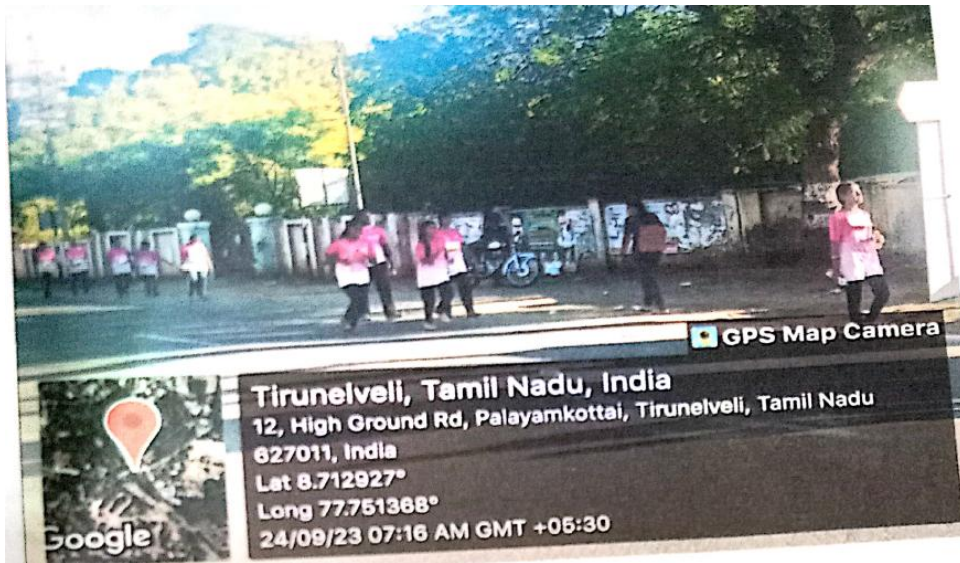

PSN College of Engineering and Technology

An Autonomous Institution, Affiliated to Anna University

Accredited by NAAC with A+ Grade in 3rd Cycle & Accredited by NBA (B.E - MECH, EEE & CSE)

Melathediyoor, Tirunelveli - 627 152.

I. Marathon

PRINCIPAL
PSN COLLEGE OF ENGINEERING & TECHNOLOGY
MELATHEDIYOOR, PALAYAMKOTTAI TALUK
TIRUNELVELI DIST. - 627 152.