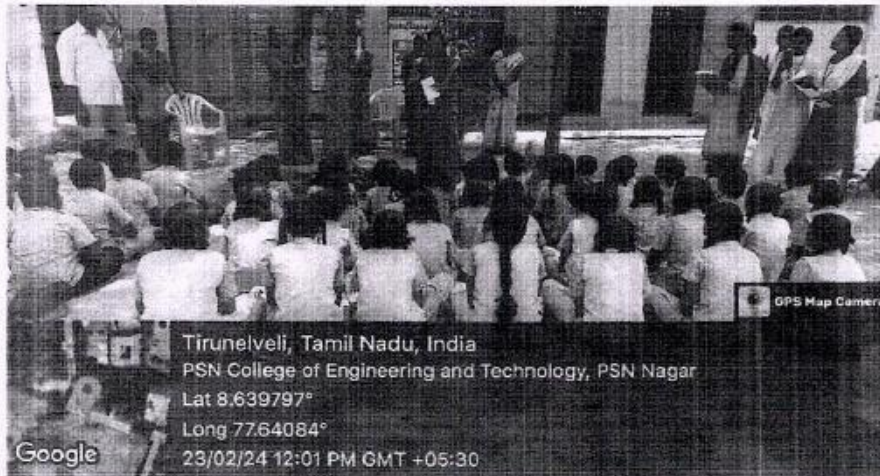

PSN College of Engineering and Technology

An Autonomous Institution, Affiliated to Anna University

Accredited by NAAC with A+ Grade in 3rd Cycle & Accredited by NBA (B.E - MECH, EEE & CSE)

Melathediyoor, Tirunelveli - 627 152.

3. Awareness Campaign on Nutrition Deficiency

Jan
PRINCIPAL
PSN COLLEGE OF ENGINEERING & TECHNOLOGY
MELATHEDIYOOR, PALAYAMKOTTAI TALUK
TIRUNELVELI DIST. - 627 152.