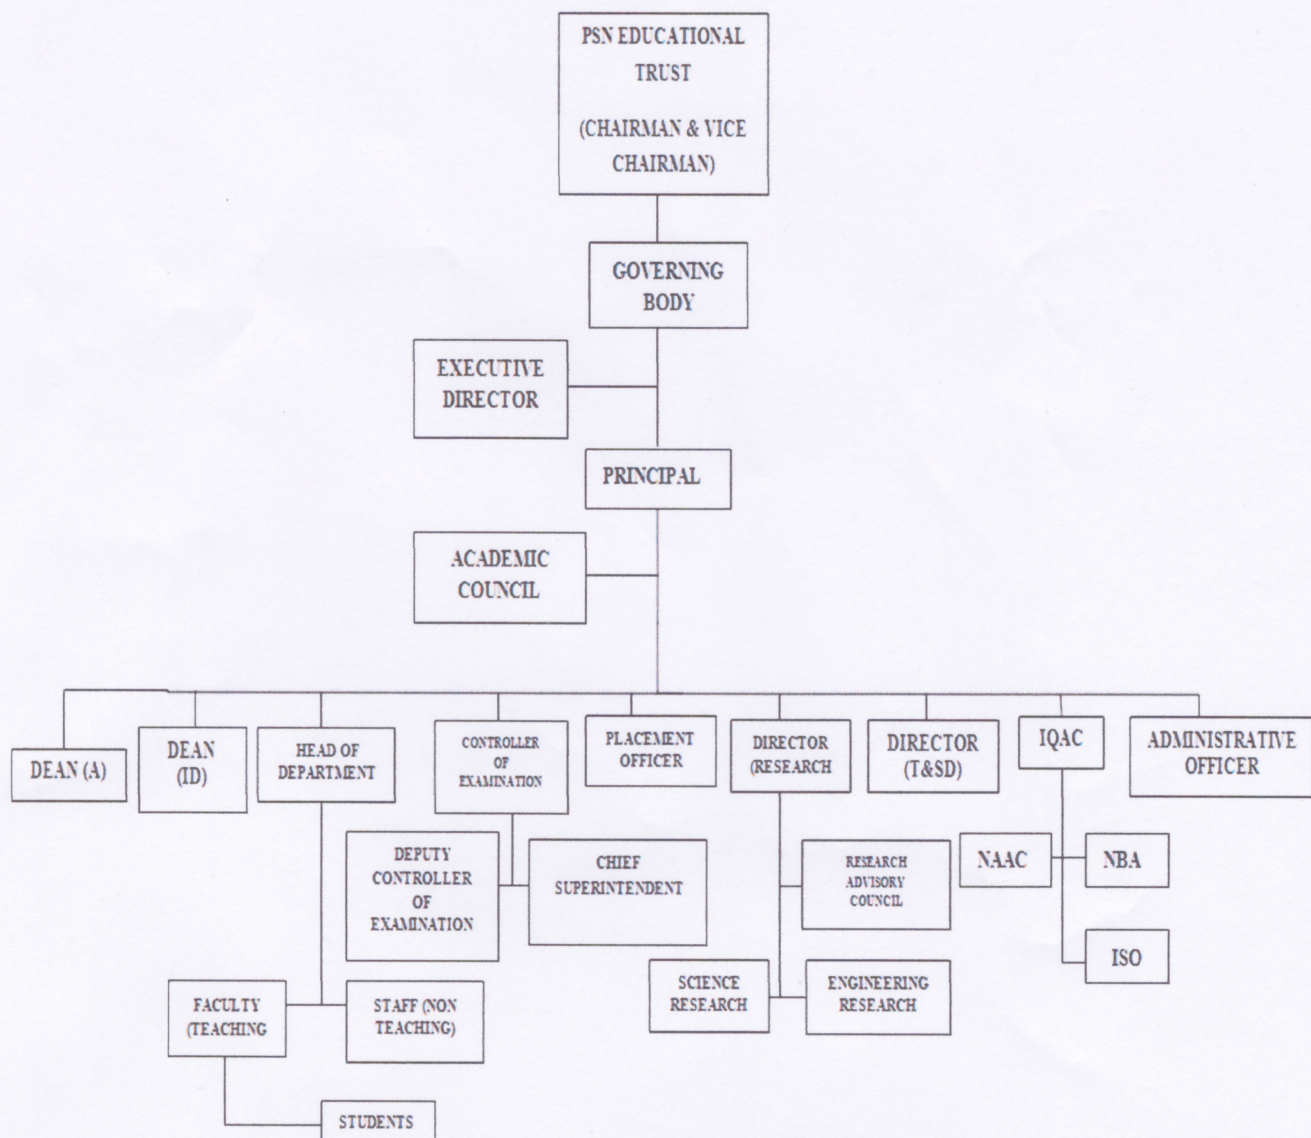

PSN College of Engineering and Technology (Autonomous)

Melathediyoor, Tirunelveli - 627 152, Tamilnadu
Approved by AICTE and Affiliated to Anna University
Accredited by NAAC and Recognised by UGC under section 2(f) and 12(B)
An ISO 9001 : 2015 Certified Institution

Website: www.psnct.ac.in
Phone: 04634 279009, 04634 279680.

E-Mail: principal@psnct.ac.in

[Handwritten signature]

PRINCIPAL
PSN COLLEGE OF ENGINEERING & TECHNOLOGY
MELATHEDIYOOR, PALAYAMKOTTAI TALUK
TIRUNELVELI DIST. - 627 152.