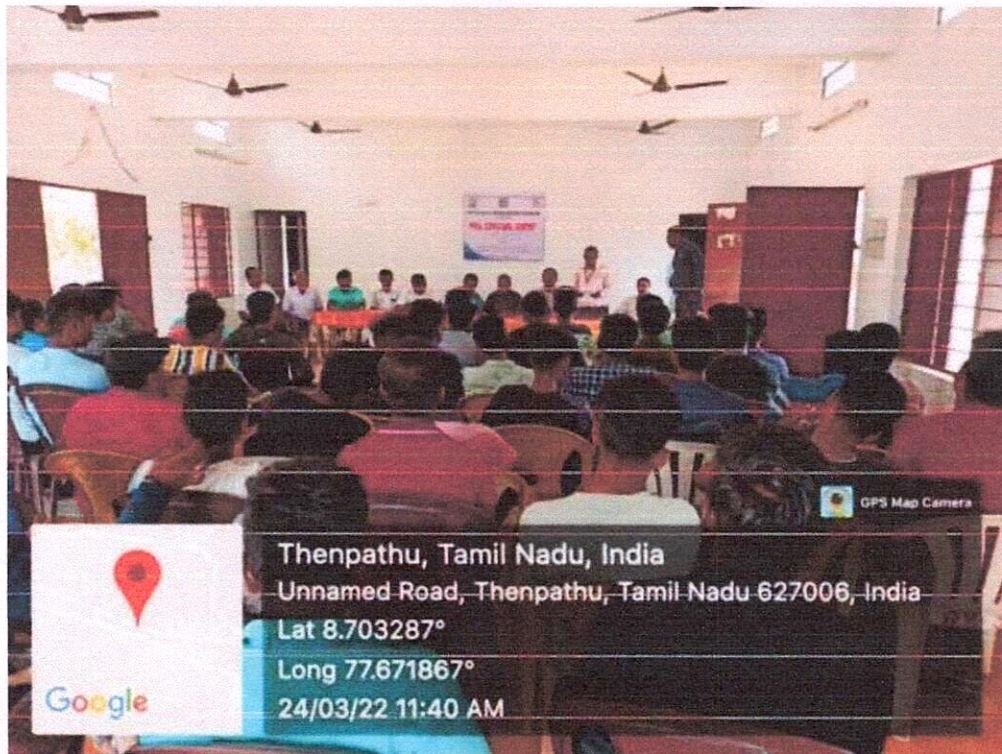

Swachh Bharat - Thamirabharani River Cleaning, 24.03.2022