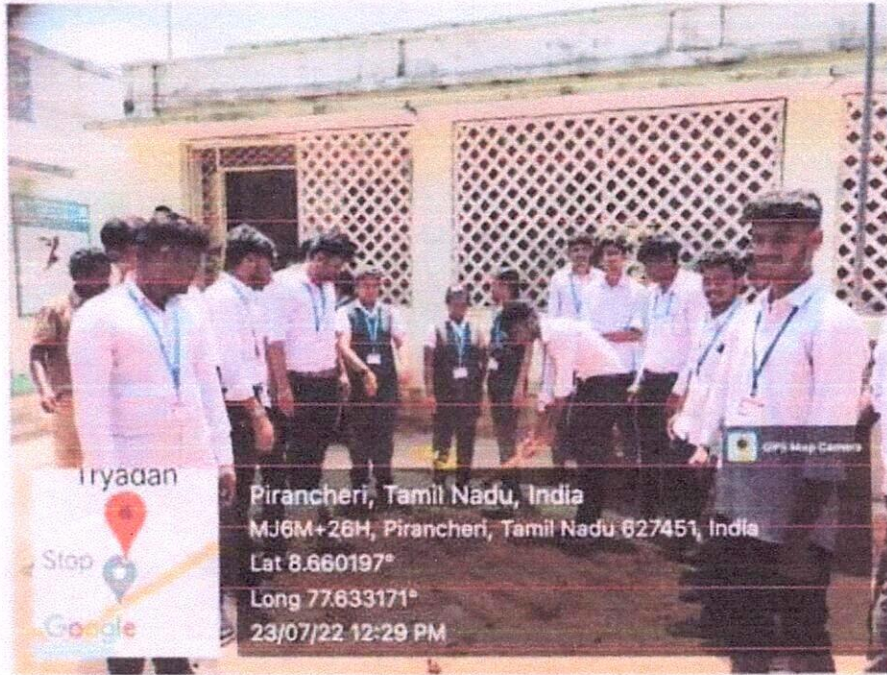

S. No	Name of the programme	Date
1.	Awareness programme on “Vasithalin Mahathuvam Arioom” Melathediyoov village, Tirunelveli	26.08.2022
2.	Tree plantation	23.7.2022
3.	Vaccination Camp-Health Department, PHC, Munnerpallam.	08.07.2022
4.	Road safety awareness, SP Office, Tirunelveli.	08.07.2022
5.	Protection of Womens & Children, SP Office, Tirunelveli.	08.07.2022
6.	Anti-drug awareness, SP Office, Tirunelveli.	08.07.2022
7.	Swachh Bharat -Plant Sapling.	01.07.2022
8.	Eye Camp-Dr. Agarwal Eye Hospital, Vannarpettai. Tirunelveli.	02.06.2022
9.	Swachh Bharat -Tamirabarani River Bank Cleaning Programme, District Administration and Rotary Club.	22.05.2022
10.	Anti-tobacco and Drug awareness rally, Thenapthu village, Tirunelveli.	26.03.2022
11.	Swachh Bharat - Thamirabharani River Cleaning.	24.03.2022
12.	Blood Donation Camp.	23.03.2022
13.	Yoga Camp for NSS Volunteers, Vedalogaa MVKM Arakkattalai. Palayamkottai	03.03.2022
14.	Corona Vaccination awareness Programme.	02.09.2021
15.	Awareness Rally on “Energy Conservation”	17.12.2021

(Handwritten signature)

PRINCIPAL
PSN COLLEGE OF ENGINEERING & TECHNOLOGY
MELATHEDIYOOR, PALAYAMKOTTAI TALUK
TIRUNELVELI DIST. - 627 152.

Students are walking around VOC ground and demonstrate the Awareness Programme on Drug Addiction among the Public, 8.07.2023

Awareness programme on “Vasithalin Mahathuvam Arioom” Melathediyoor village, Tirunelveli, 26.08.2022

[Handwritten signature]

PRINCIPAL
 PSN COLLEGE OF ENGINEERING & TECHNOLOGY
 MELATHEDIYOOR, PALAYAMKOTTAI TALUK
 TIRUNELVELI DIST. - 627 152.