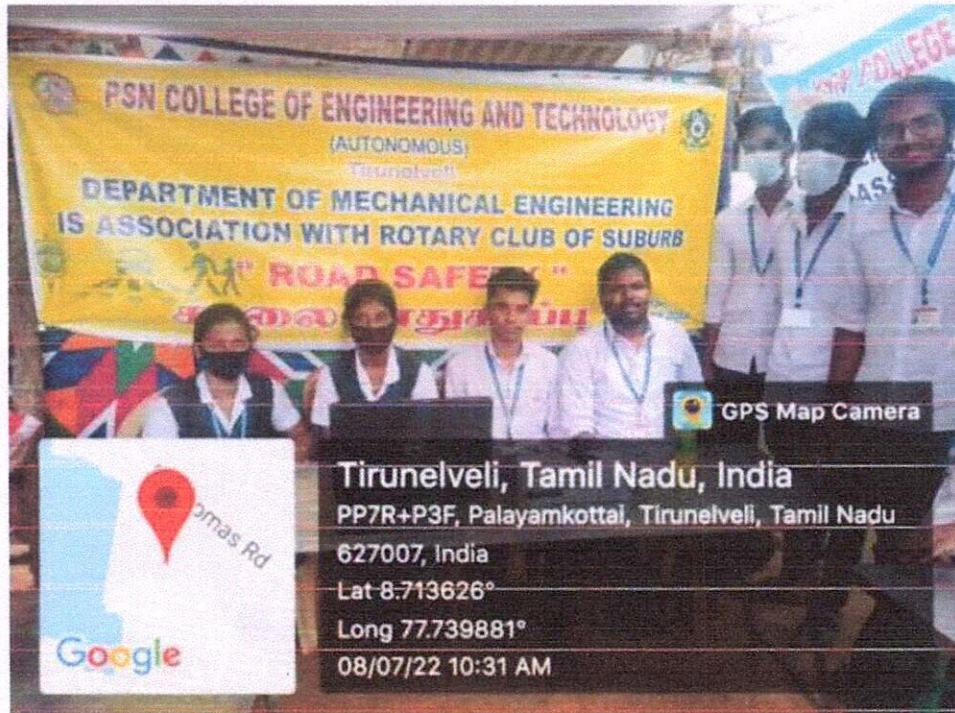

PRINCIPAL
PSN COLLEGE OF ENGINEERING & TECHNOLOGY
MELATHEDIYOOR, PALAYAMKOTTAI TALUK
TIRUNELVELI DIST. - 627 152.