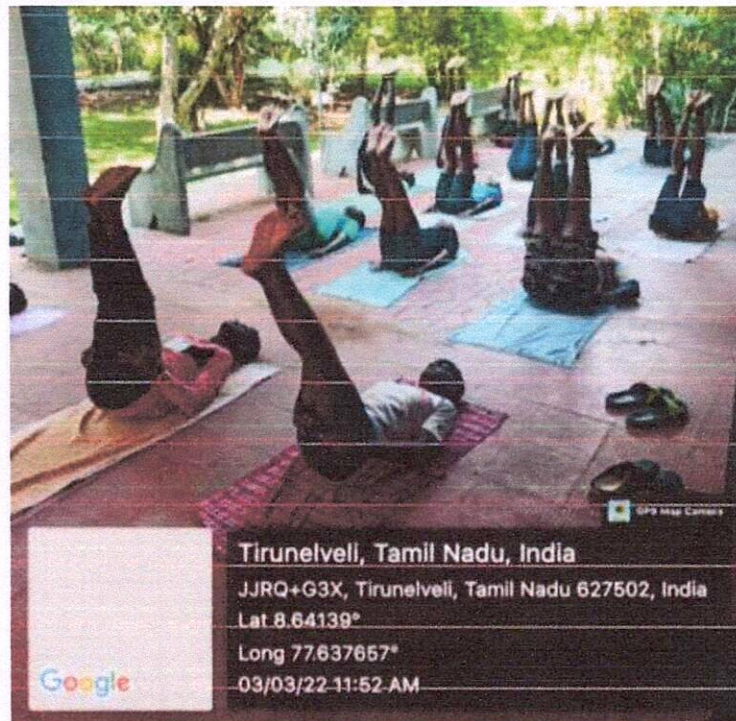

**Yoga Camp for NSS Volunteers, Vedalogaa MVKM Arakkattalai.
Palayamkottai, 03.03.2022**