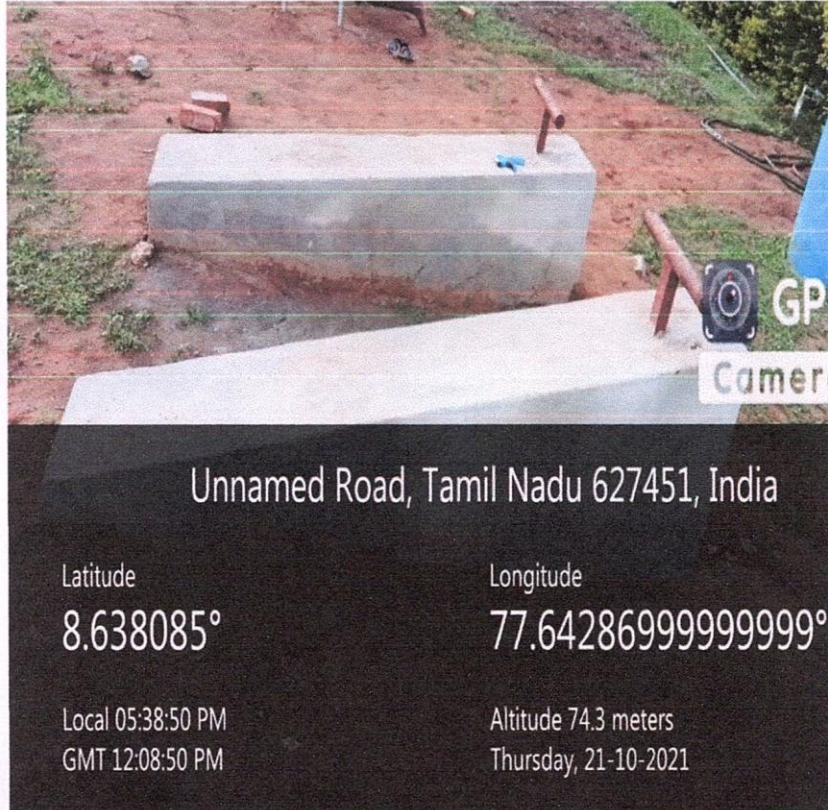

PSN College of Engineering and Technology (Autonomous)

Melathediyoor, Tirunelveli - 627 152, Tamilnadu
Approved by AICTE and Affiliated to Anna University
Accredited by NAAC and Recognised by UGC under section 2(f) and 12(B)
An ISO 9001 : 2015 Certified Institution

Website: www.psnct.ac.in
Phone: 04634 279009, 04634 279680.

E-Mail: principal@psnct.ac.in

Outdoor Abdominal Bench Press