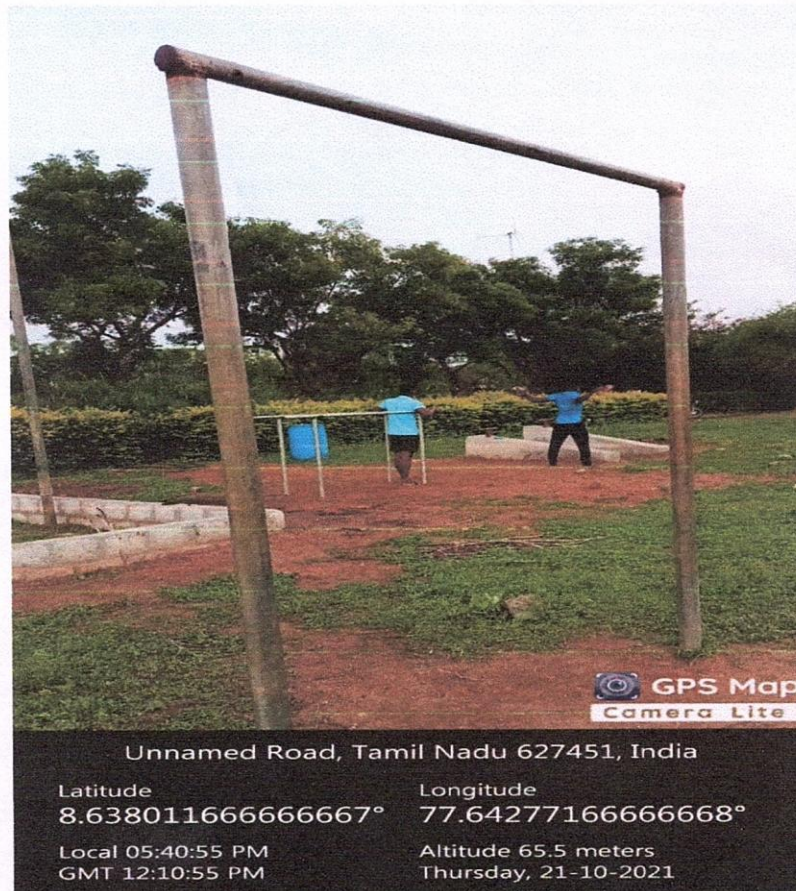

PSN College of Engineering and Technology (Autonomous)

Melathediyoar, Tirunelveli - 627 152, Tamilnadu
Approved by AICTE and Affiliated to Anna University
Accredited by NAAC and Recognised by UGC under section 2(f) and 12(B)
An ISO 9001 : 2015 Certified Institution

Website: www.psnct.ac.in
Phone: 04634 279009, 04634 279680.

E-Mail: principal@psnct.ac.in

Unnamed Road, Tamil Nadu 627451, India

Latitude 8.638011666666667° Longitude 77.64277166666668°

Local 05:40:55 PM Altitude 65.5 meters
GMT 12:10:55 PM Thursday, 21-10-2021

Outdoor Horizontal Exercise Bar