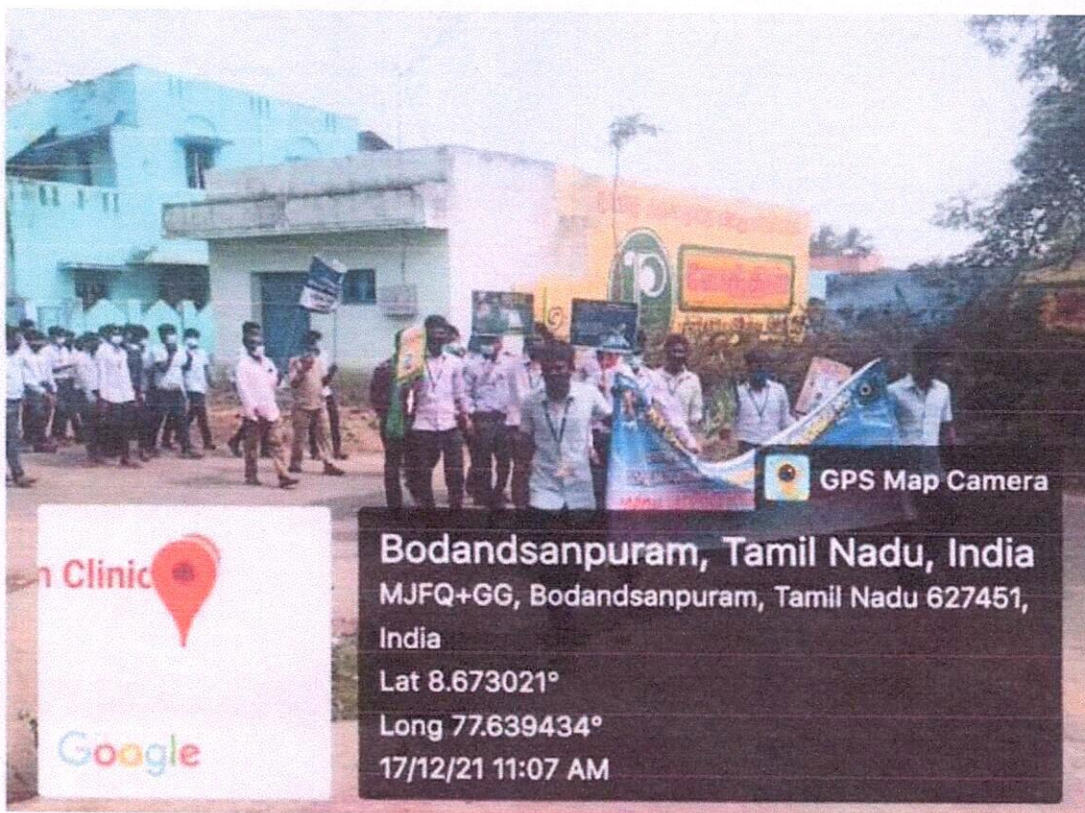

Tirunelveli, Tamil Nadu, India
PSN College Rd, Tamil Nadu 627451, India
Lat 8.639882°
Long 77.640596°
16/02/22 05:46 PM

Bodandsanpuram, Tamil Nadu, India
MJFQ+GG, Bodandsanpuram, Tamil Nadu 627451, India
Lat 8.673021°
Long 77.639434°
17/12/21 11:07 AM

PRINCIPAL

PSN COLLEGE OF ENGINEERING & TECHNOLOGY
MELATHEDIYLOOR, PALAYAMKOTTAI TALUK
TIRUNELVELI DIST. - 627 152.