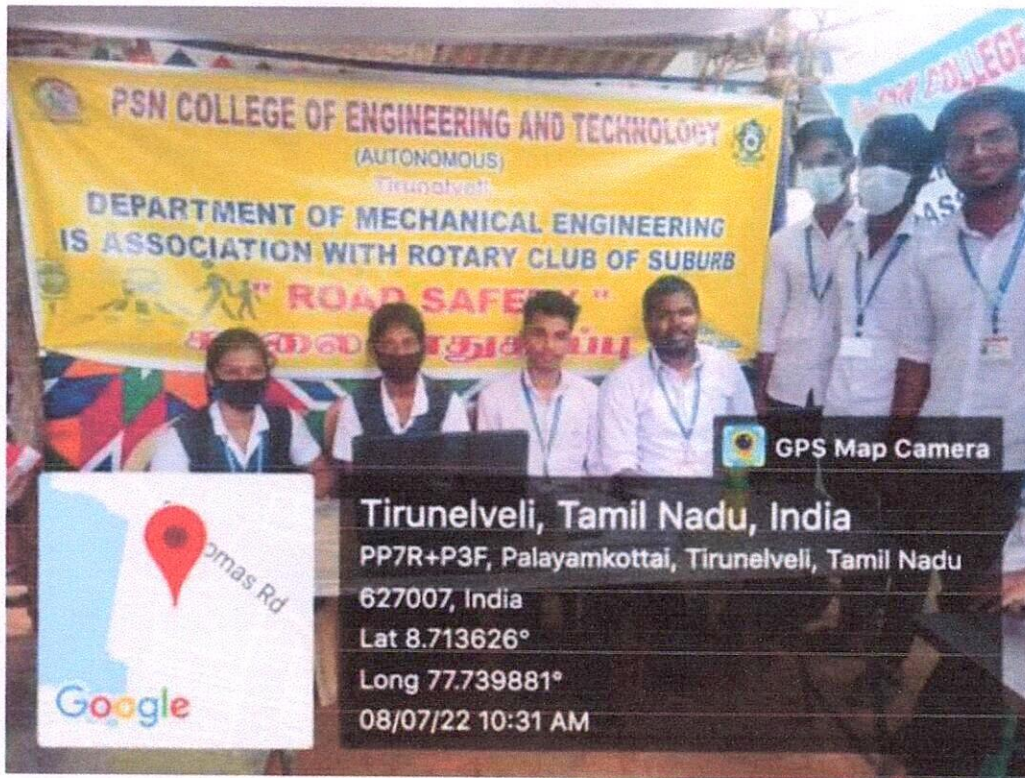

[Handwritten signature]

PRINCIPAL
PSN COLLEGE OF ENGINEERING & TECHNOLOGY
MELATHEDIYOOR, PALAYAMKOTTAI TALUK
TIRUNELVELI DIST. - 627 152.