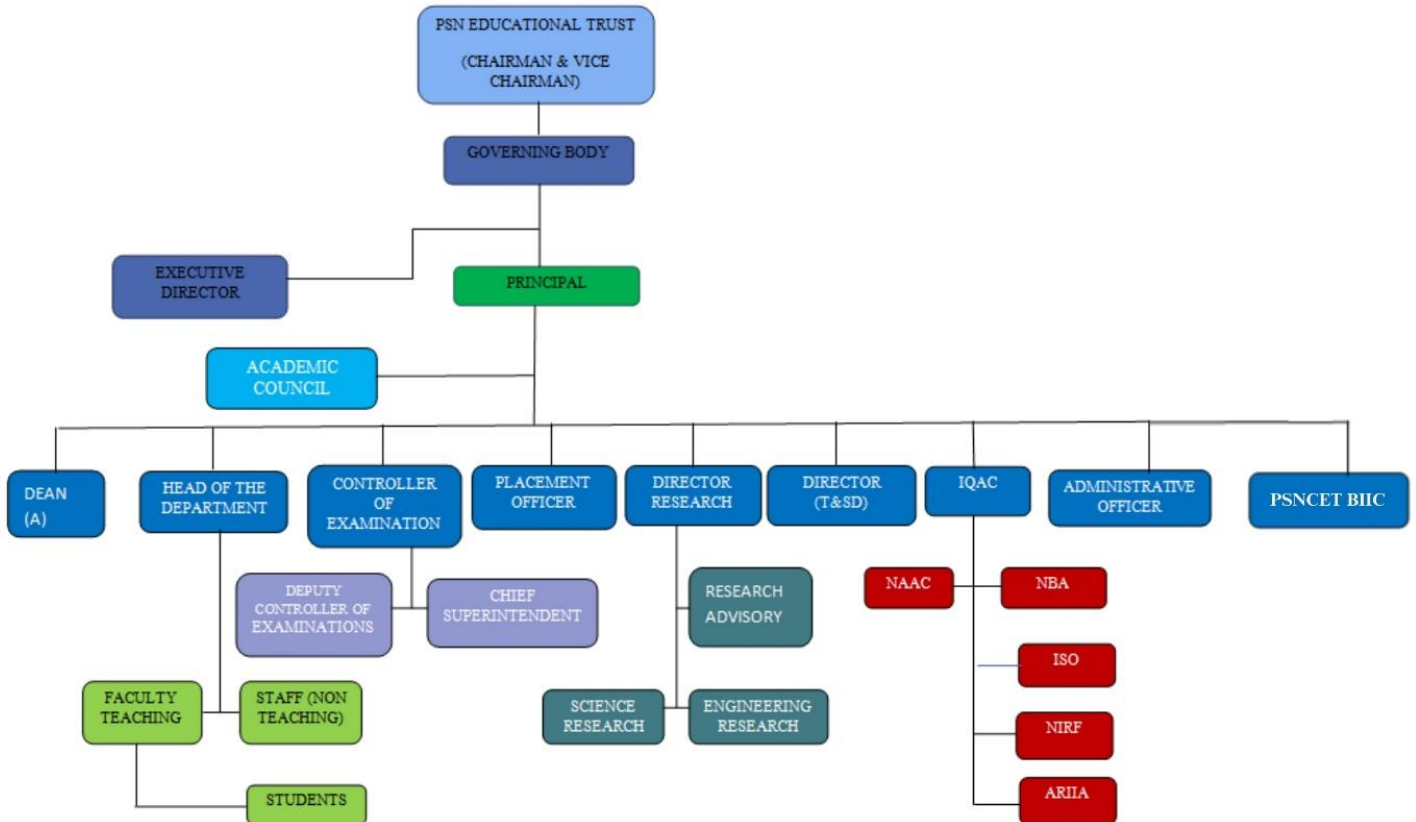

Organogram

[Signature]
PRINCIPAL
PSN COLLEGE OF ENGINEERING & TECHNOLOGY
MELATHEDIYOOR, PALAYAMKOTTAI TALUK
TIRUNELVELI DIST. - 627 152.