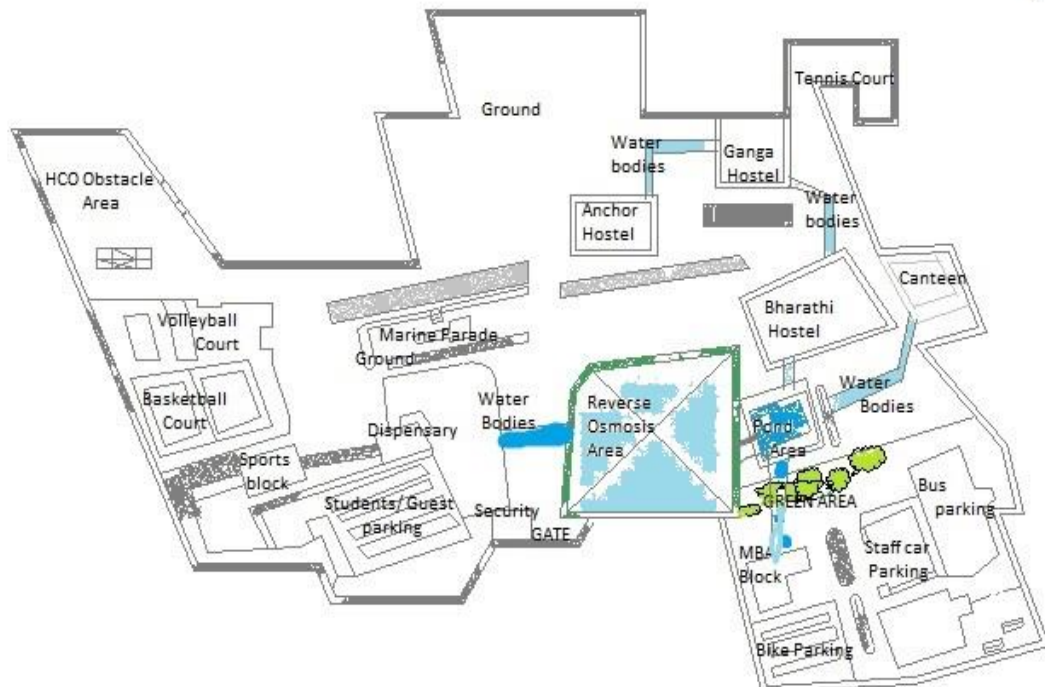

5. Maintenance of water bodies and distribution system in campus

GPS Map Camera

Tirunelveli, Tamil Nadu, India
JJQR+WW2, Tirunelveli, Tamil Nadu 627451, India
Lat 8.639634°
Long 77.642129°
01/05/23 03:27 PM GMT +05:30

LAWN SPRINKLER OPPOSITE TO THE LADIES HOSTEL

5. Maintenance of water bodies and distribution system in campus

PSN COLLEGE OF ENGINEERING AND TECHNOLOGY, MELATHIDIYOOR, TIRUNELVELI- 627152

**A PANORAMA VIEW OF WATER BODIES DISTRIBUTION SYSTEM
IN THE CAMPUS**