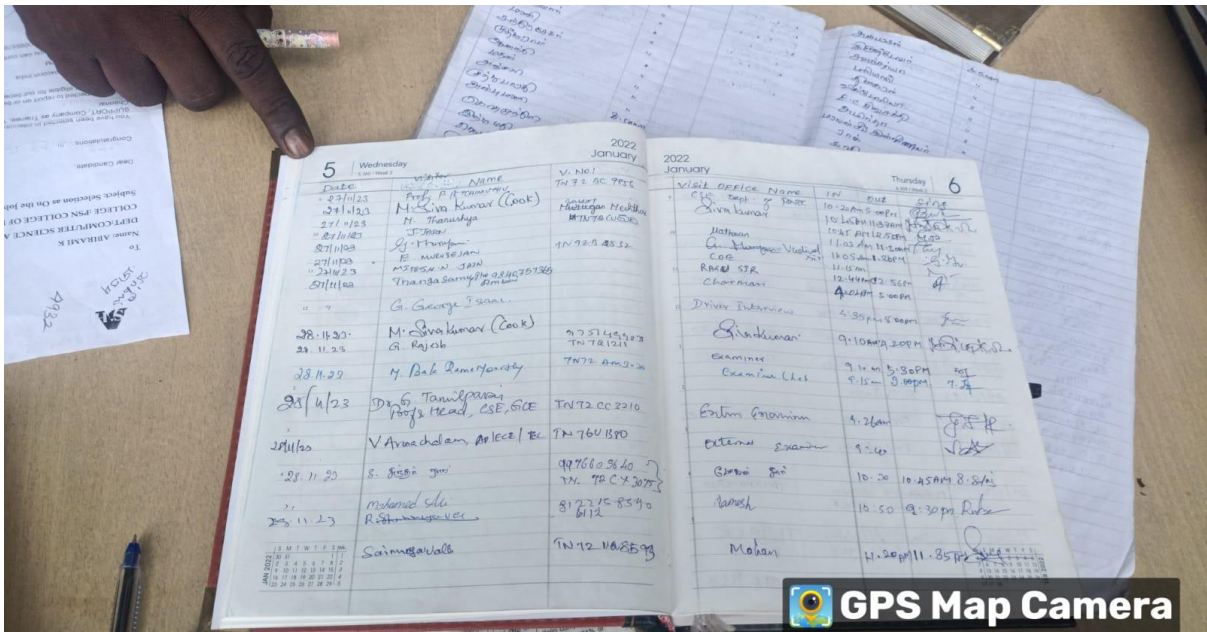

PSN College of Engineering and Technology
An Autonomous Institution, Affiliated to Anna University
Approved by AICTE, Accredited by NAAC with A+ Grade

(a) Safety and Security

GPS Map Camera