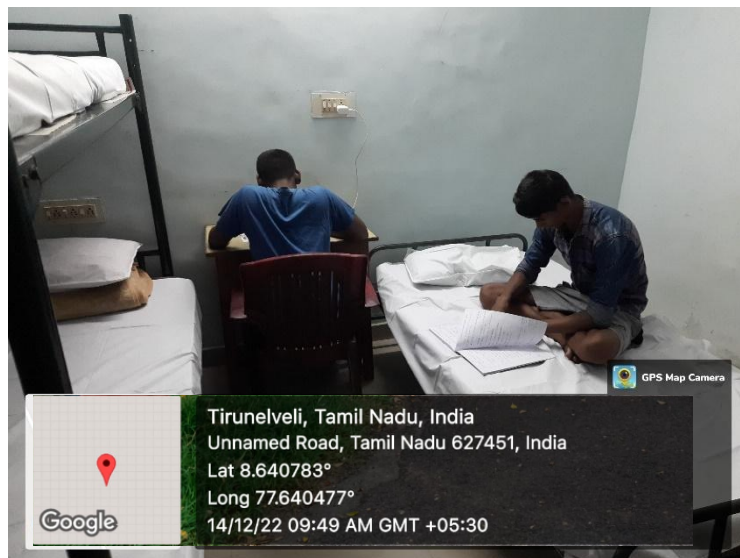

PSN College of Engineering and Technology
An Autonomous Institution, Affiliated to Anna University
Approved by AICTE, Accredited by NAAC with A+ Grade

(c) Common Room

Common rooms are available for the benefit of the students to make them comfortable staying environment, feel like home. The common rooms are fully furnished with tables, chairs, drinking water facilities, wash rooms, air conditioning systems, sanitary towels, sanitizers with sanitary incinerators are installed to maintain hygiene inside the room for the visitors, also with proper visiting records. The separate restrooms are provided for both men and women with all sanitary incinerators. A dispensary with a doctor and staff nurse from a certified Annai Velankanni Multi-speciality Hospital, Tirunelveli is available in the campus with basic first aid facilities.

The yoga room, swimming pool, gym is available for both male and female (staffs and students) with separate timings.

Boys Common Room

PRINCIPAL
PSN COLLEGE OF ENGINEERING & TECHNOLOGY
MELATHEDIVOOR, PALAYAMKOTTAI TALUK
TIRUNELVELI DIST. - 627 152.