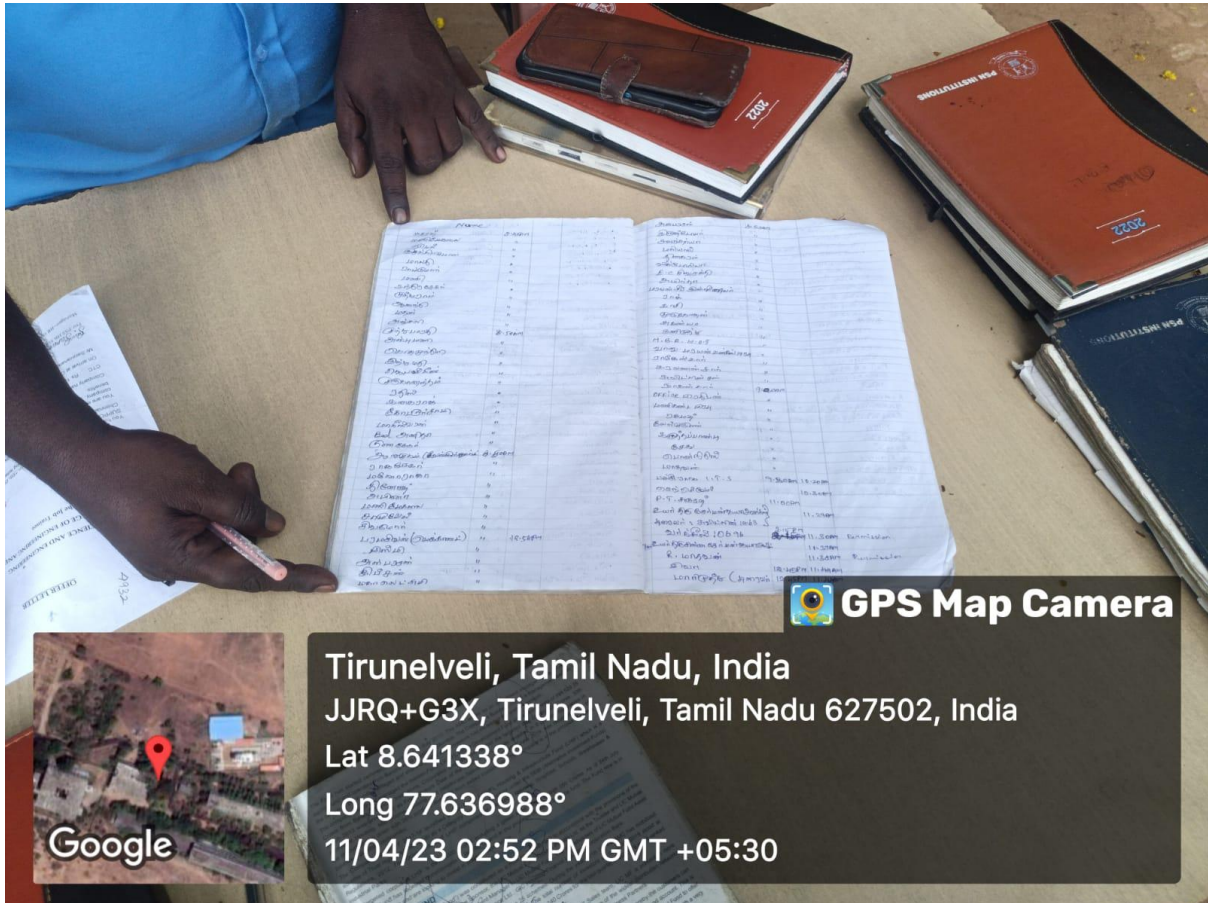

PSN College of Engineering and Technology
An Autonomous Institution, Affiliated to Anna University
Approved by AICTE, Accredited by NAAC with A+ Grade

(a) Safety and Security

Photograph of Students in/out Note Book

PRINCIPAL
PSN COLLEGE OF ENGINEERING & TECHNOLOGY
MELATHEDIYOOR, PALAYAMKOTTAI TALUK
TIRUNELVELI DIST. - 627 152.