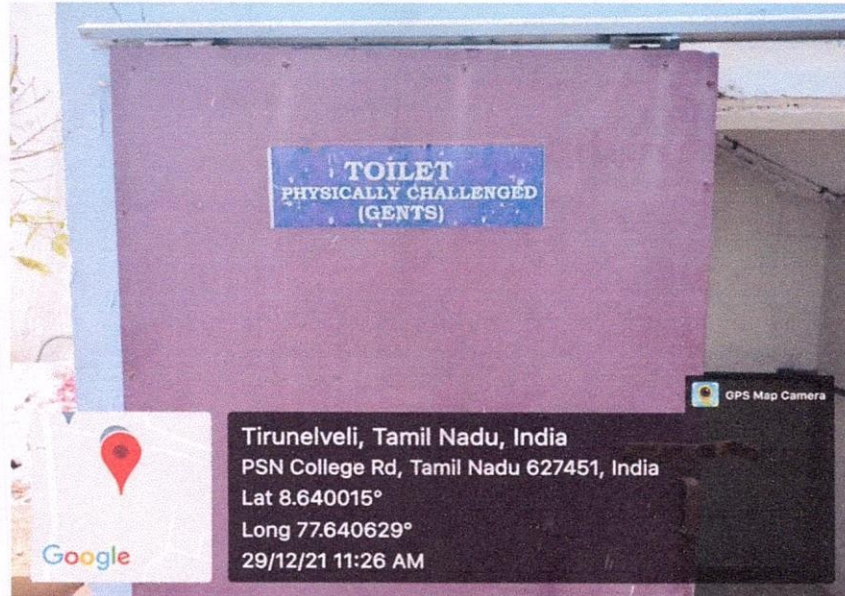

2. Disabled friendly washrooms