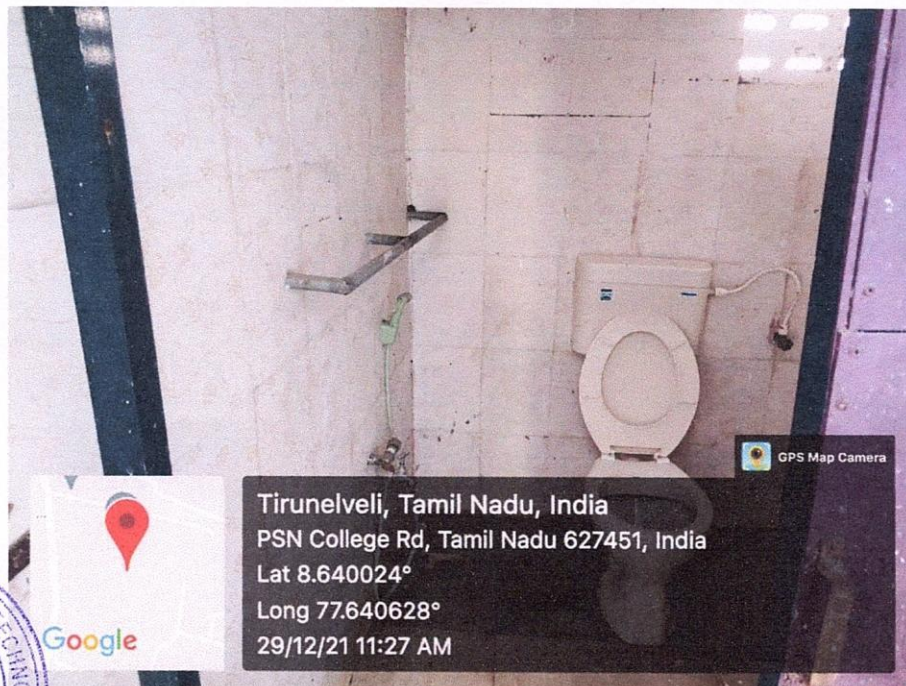

### 2. Disabled friendly washrooms

**PHYSICALLY CHALLENGED GENTS TOILET AT PSNCET**

  
**PRINCIPAL**  
PSN COLLEGE OF ENGINEERING & TECHNOLOGY  
MELATHEDIYOOR, PALAYAMKOTTAI TALUK  
TIRUNELVELI DIST. - 627 152

Melathediyoor, Tirunelveli - 627 152.

**PHYSICALLY CHALLENGED LADIES TOILET AT PSN CET**

*Handwritten signature in green ink.*

**PRINCIPAL**  
PSN COLLEGE OF ENGINEERING & TECHNOLOGY  
MELATHEDIYOOR, PALAYAMKOTTAI TALUK  
TIRUNELVELI DIST. - 627 152.