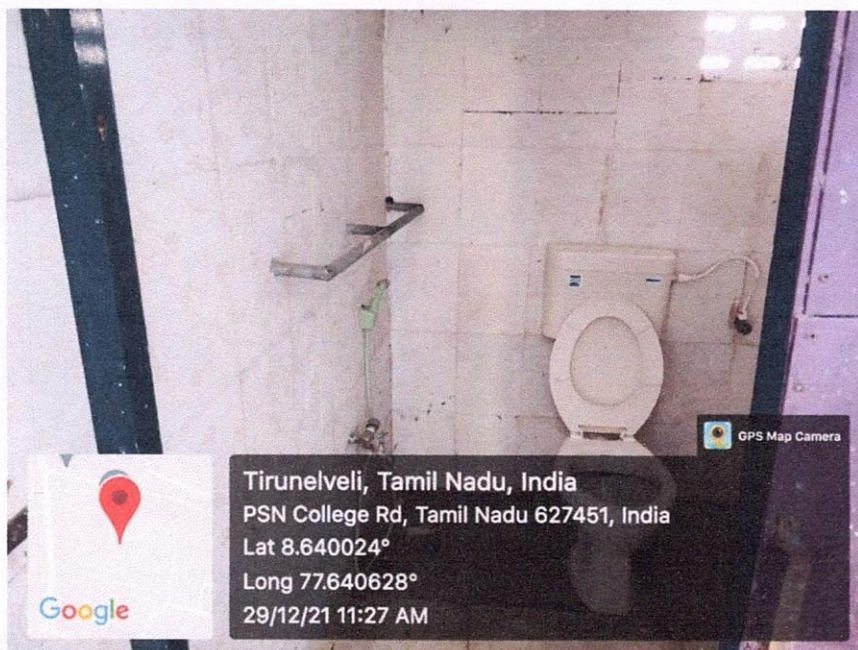

2. Disabled friendly washrooms