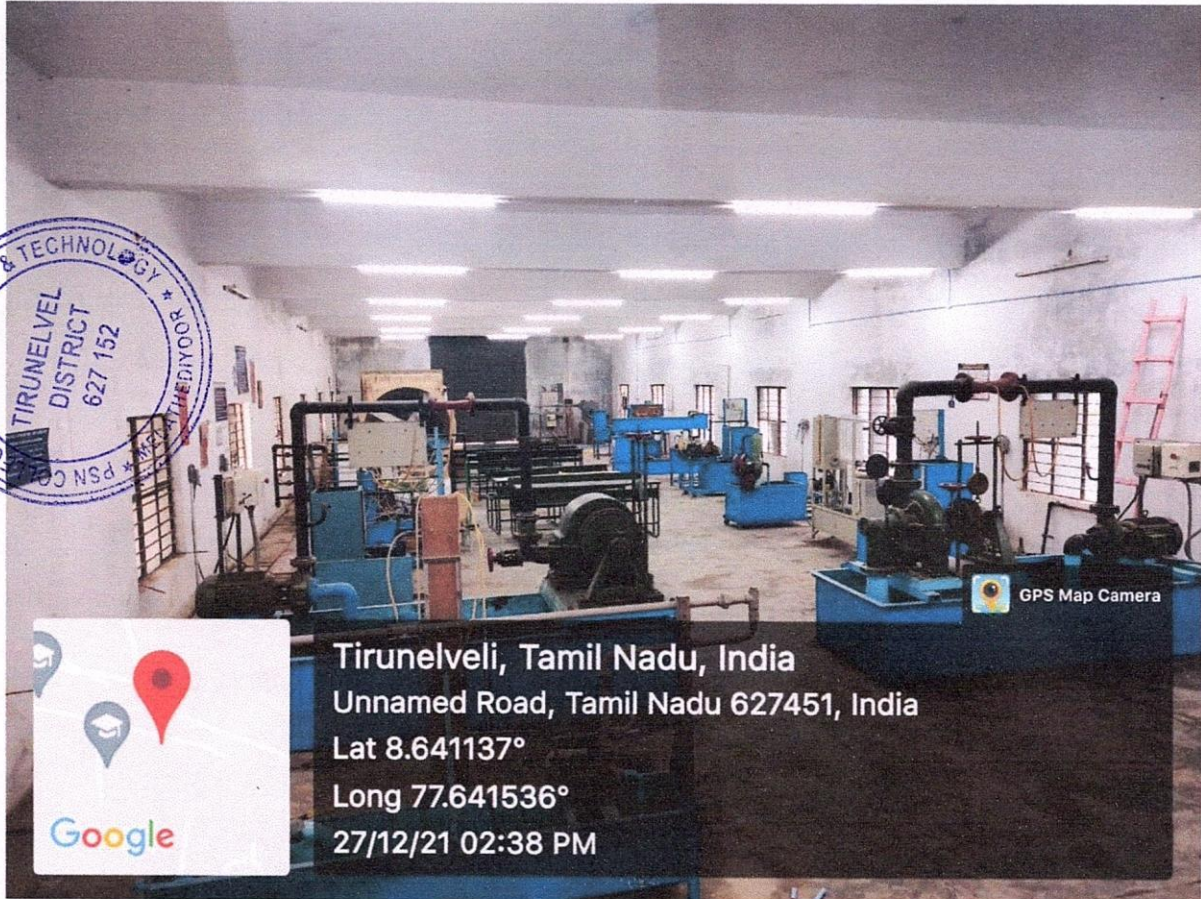

LIGHTS IN THE LABORATORIES

PRINCIPAL
PSN COLLEGE OF ENGINEERING & TECHNOLOGY
MELATHEDIYOOR, PALAYAMKOTTAI TALUK
TIRUNELVELI DIST. - 627 152.