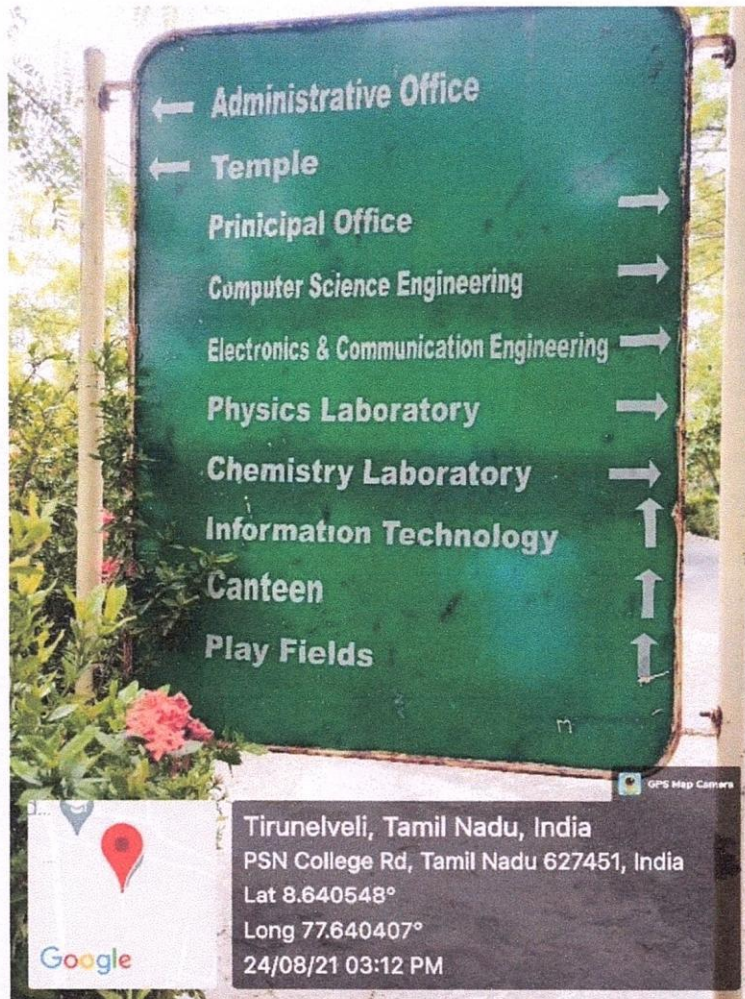

SIGNAGE BOARD OPPOSITE TO MAIN BLOCK