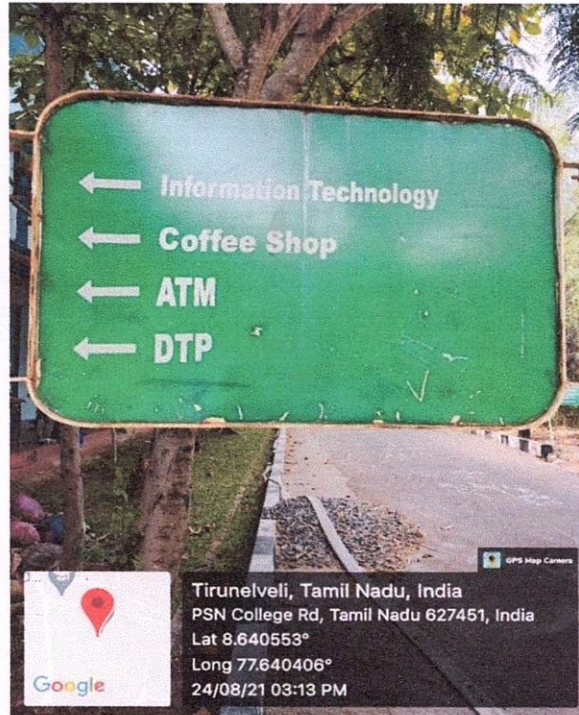

PRINCIPAL
PSN COLLEGE OF ENGINEERING & TECHNOLOGY
MELATHEDIYOOR, PALAYAMKOTTAI TALUK
TIRUNELVELI DIST. - 627 152.

SIGNAGE BOARD OPPOSITE TO EEE BLOCK