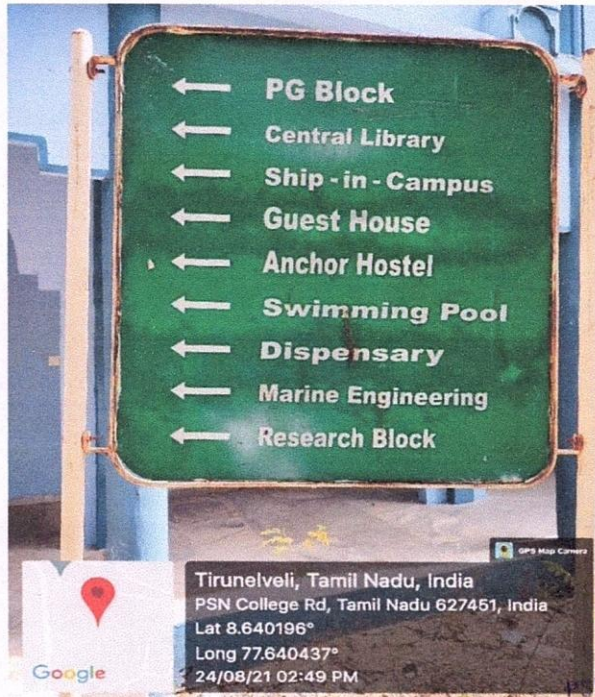

PRINCIPAL
PSN COLLEGE OF ENGINEERING & TECHNOLOGY
MELATHEDIYOOR, PALAYAMKOTTAI TALUK
TIRUNELVELI DIST. - 627 152.

SIGNAGE BOARD OPPOSITE TO EEE BLOCK